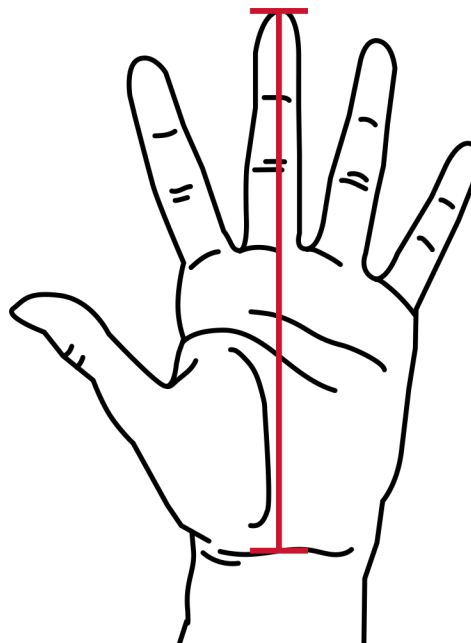

## MILWAUKEE<sup>®</sup> SIZING GUIDE

FOR BEST FIT, MEASURE TIP OF MIDDLE FINGER TO BASE OF PALM.

SIZE	M	L	XL
<b>HAND</b> (in/cm)	<b>7-1/2"</b> 19,1 cm	<b>7-3/4"</b> 19,7 cm	<b>8"</b> 20,3 cm